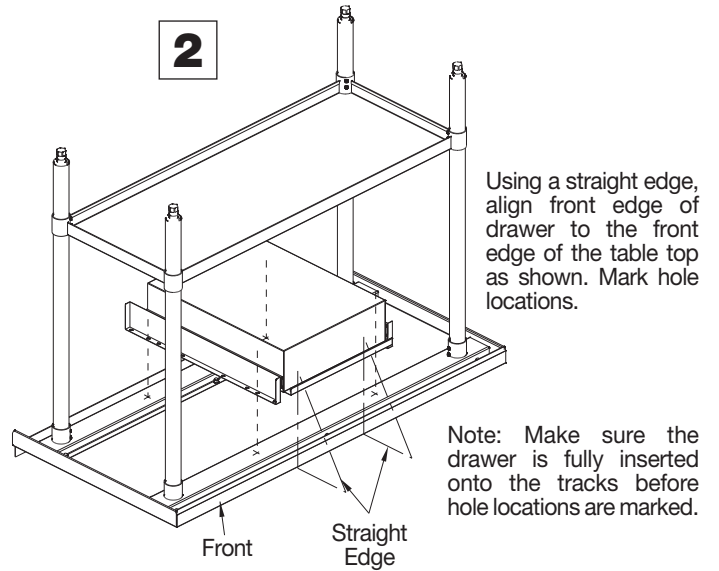

US: 800-645-2986
 México: 01.800.681.6940
 Canada: 888-645-2986

nexelwire.com

Assembly Instructions

Model 319129

**Stainless Steel
 Accessory Drawer**

CONTENTS		
Ref.	Qty.	Description
1	1	Left Track Assembly
2	1	Right Track Assembly
3	1	Drawer
H1	4	#8 Sheet Metal Screw

TO REMOVE DRAWER
 Pull up on left tab and push down on right tab at the same time. Pull out drawer

CONTENIDO

Ref.	Cant.	Descripción
1	1	Conjunto de riel izquierdo
2	1	Conjunto de riel derecho
3	1	Cajón
H1	4	#8 Tornillos de..... chapa metálica 