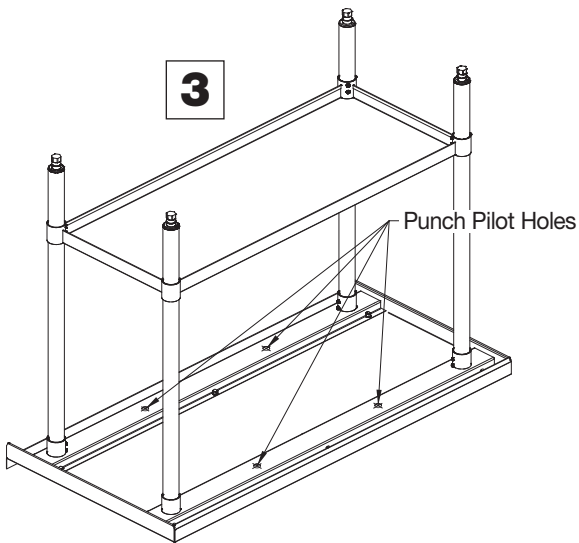

US: 800-645-2986
 México: 01.800.681.6940
 Canada: 888-645-2986

nexelwire.com

Assembly Instructions

Model 319129

**Stainless Steel
 Accessory Drawer**

CONTENTS		
Ref.	Qty.	Description
1	1	Left Track Assembly
2	1	Right Track Assembly
3	1	Drawer
H1	4	#8 Sheet Metal Screw

TO REMOVE DRAWER
 Pull up on left tab and push down on right tab at the same time. Pull out drawer

CONTENIDO

Ref.	Cant.	Descripción
1	1	Conjunto de riel izquierdo
2	1	Conjunto de riel derecho
3	1	Cajón
H1	4	#8 Tornillos de..... chapa metálica 