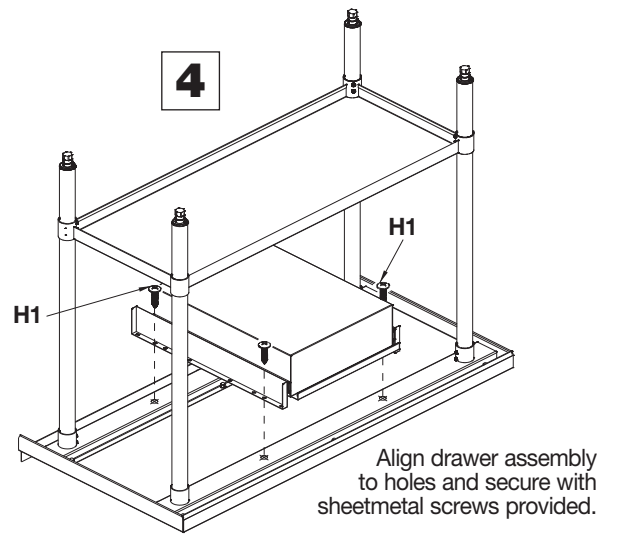

US: 800-645-2986
 México: 01.800.681.6940
 Canada: 888-645-2986

nexelwire.com

Assembly Instructions

Model 319129

**Stainless Steel
 Accessory Drawer**

CONTENTS		
Ref.	Qty.	Description
1	1	Left Track Assembly
2	1	Right Track Assembly
3	1	Drawer
H1	4	#8 Sheet Metal Screw

TO REMOVE DRAWER
 Pull up on left tab and push down on right tab at the same time. Pull out drawer

CONTENIDO

Ref.	Cant.	Descripción
1	1	Conjunto de riel izquierdo
2	1	Conjunto de riel derecho
3	1	Cajón
H1	4	#8 Tornillos de..... chapa metálica 