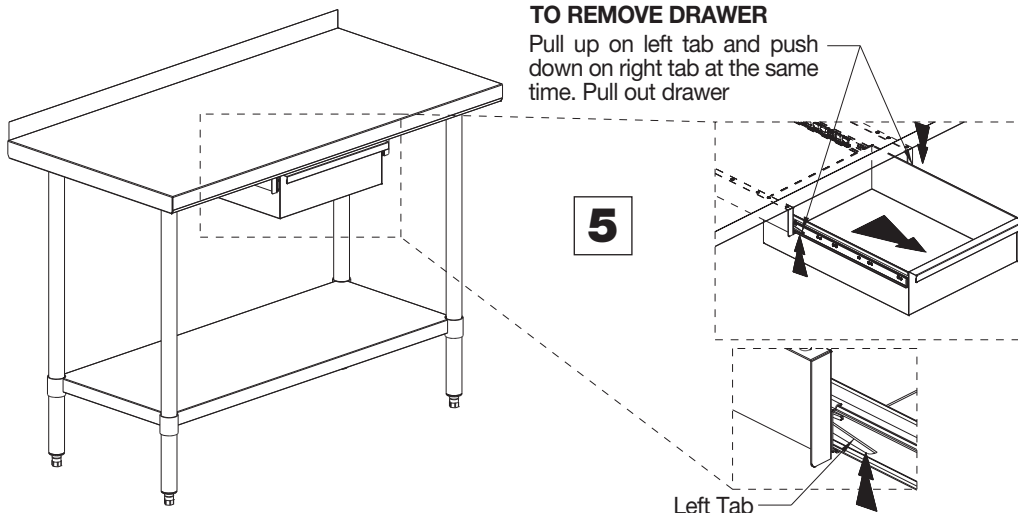

US: 800-645-2986
 México: 01.800.681.6940
 Canada: 888-645-2986

nexelwire.com

Assembly Instructions

Model 319129

**Stainless Steel
 Accessory Drawer**

CONTENTS		
Ref.	Qty.	Description
1	1	Left Track Assembly
2	1	Right Track Assembly
3	1	Drawer
H1	4	#8 Sheet Metal Screw

TO REMOVE DRAWER
 Pull up on left tab and push down on right tab at the same time. Pull out drawer

CONTENIDO

Ref.	Cant.	Descripción
1	1	Conjunto de riel izquierdo
2	1	Conjunto de riel derecho
3	1	Cajón
H1	4	#8 Tornillos de..... chapa metálica 